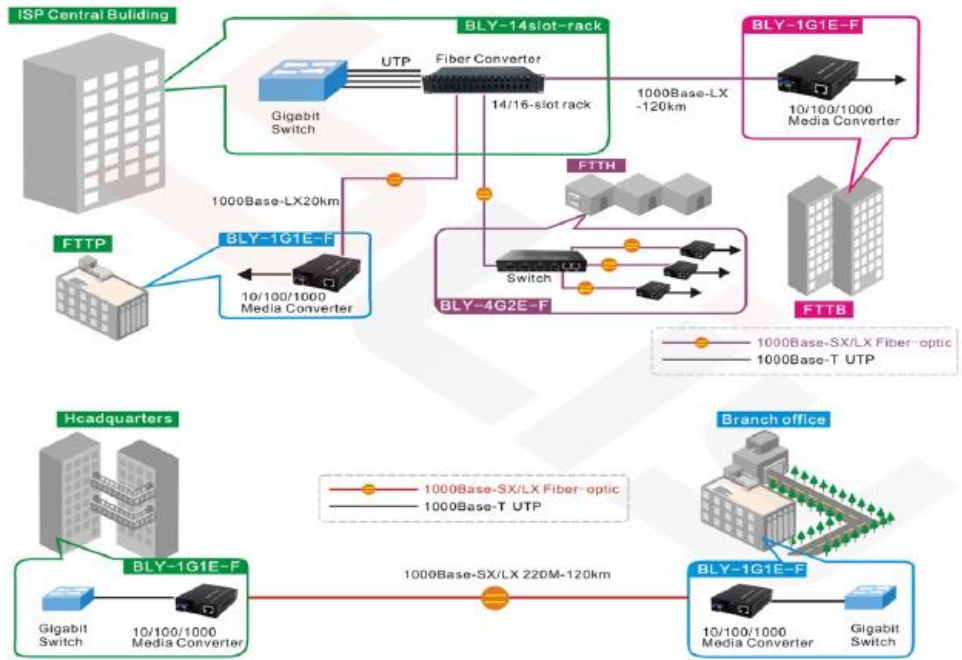

Application: