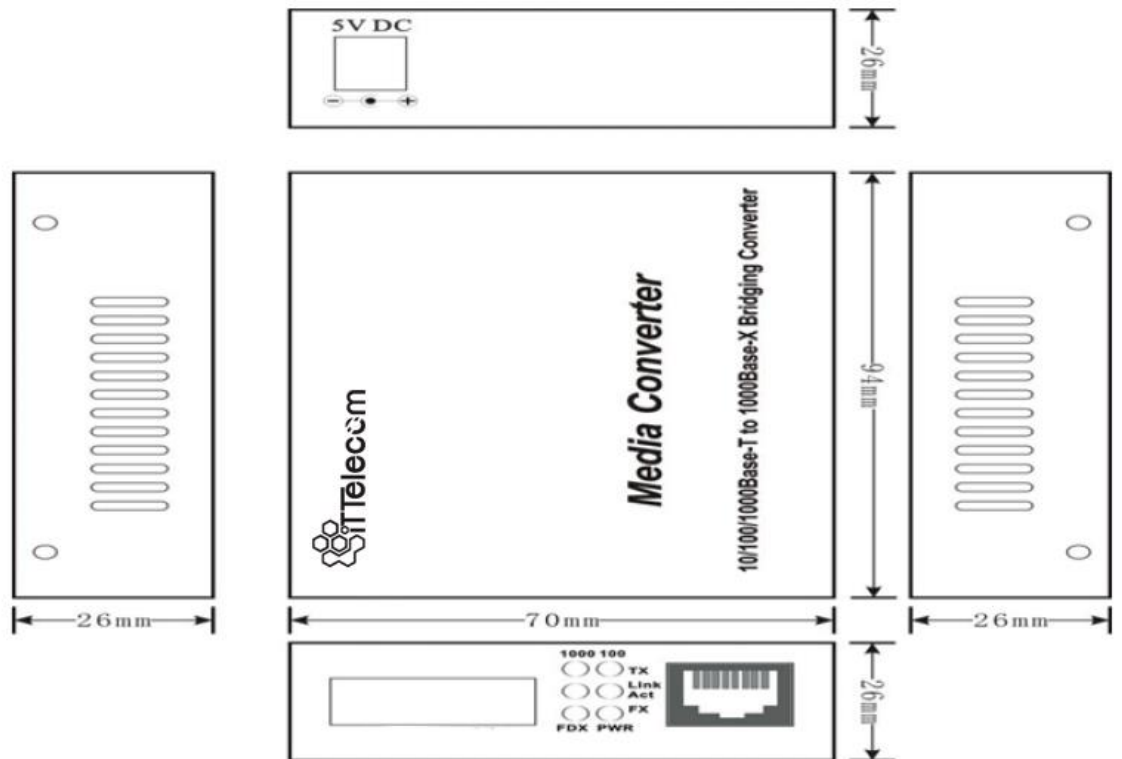

SERVICES:
Guaranteed Warranty