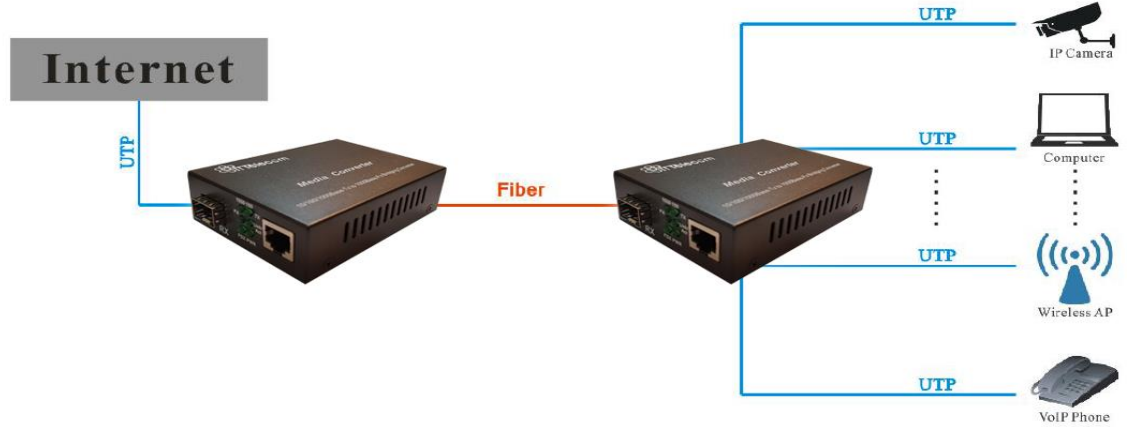

SERVICES:
Guaranteed Warranty