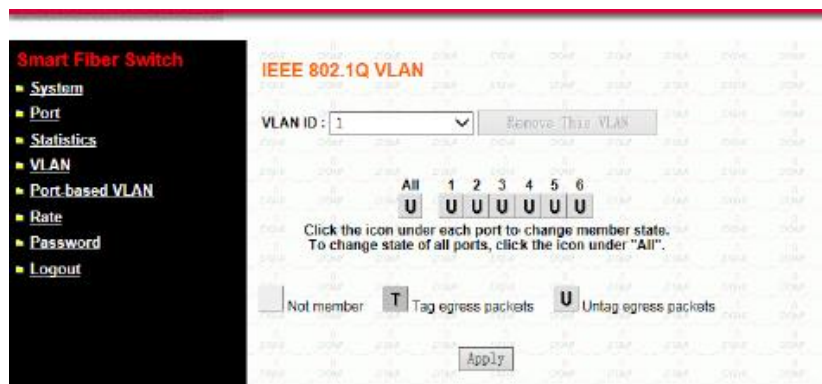

Media Convertor

4port Eth – 1port SFP 10/100/1000Mbps

Properties

Protocol	CSMA/CD
Operating Standard	IEEE802.3 10BASE-T, IEEE802.3u 100BASE-TX/FX, IEEE802.3x IEEE802.3u 1000Base-TXand 1000Base-FX
Topology	STAR
Number of Ports	4 Port 10/100/1000Base-Tx 1 Port SFP
Uplink Ports	None
Transmission Rate	10Mbps: 14880pps, 100Mbps:148800pps
Switching mode	Store and Forward
Flow control mode	IEEE 802.3x full-duplex flow control and back pressure flow control
LED Indicator	LED status of Link, activity, Full/half duplex, speed, and power on diagnostic function
Fiber Cables/Connectors	SC/FC/ST/LC,1000Mbps(FullDuplex) Fiber(multimode): 50/125,62.5/125μm(themaxdistanceupto 2km) Fiber(singlemode): 8/125,8.7/125,9/125,10/125μm(themaxdistanceup to 100km)
Power supply	AC:220V or DC:-48V
Temperature	-20°C to 70°C ~ -40°C to 75°C
Humidity	5% to 95% RH

Web Managemment Interface