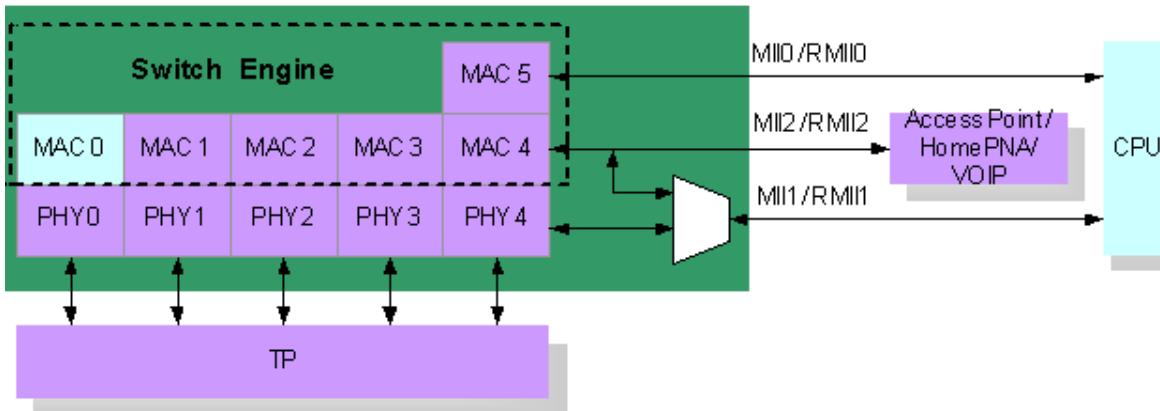

Chipset Block Diagram

LED State

LED	Color	10M	100M	1G
Link	Green	ON	ON	ON
Action	Green	Twinkle	Twinkle	Twinkle