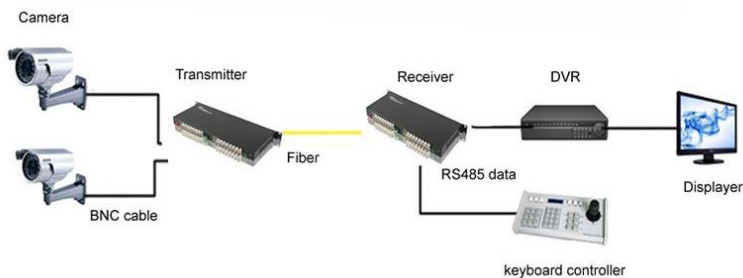

Features:

- 1. Support Analog cameras
- 2. Compatible for PAL, NTSC, SECAM Video format automatically.
- 3. With RS-485 data for remote control PTZ.
- 4. Transmission distance: Singlemode up to 20Km.
- 5. MTBF (Mean time between failure) over 100,000 Hours,

Description:

32 channels Video over a Fiber Optic Media Converters - for analog cameras. Long transmission distance S/M up to 20Km, with RS485 data for PTZ remote control. 1U 19" Rack mountable.

Technical Parameters:

<ul style="list-style-type: none"> • Applicable environment 	<ul style="list-style-type: none"> ➤ Long-distance radio and television transmission system ➤ Security Surveillance Systems ➤ Radio and television transmission ➤ Video monitoring ➤ Building control systems ➤ Train/High speed road monitoring
<ul style="list-style-type: none"> • Package 	<ul style="list-style-type: none"> ➤ 1x video transmitter ➤ 1x video receiver ➤ Power supply adapters (plug US/EU/UK/AU optional). ➤ Manual