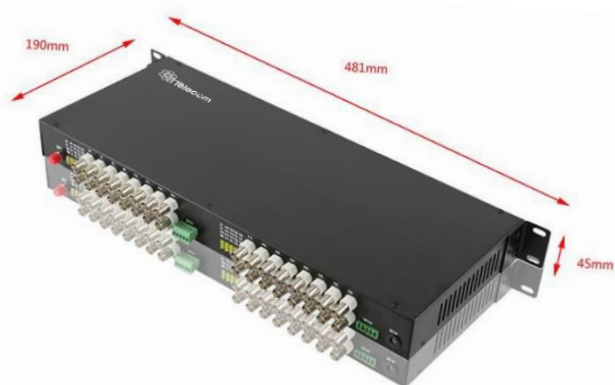

Features:

- 1. Support Analog cameras
- 2. Compatible for PAL, NTSC, SECAM Video format automatically.
- 3. With RS-485 data for remote control PTZ.
- 4. Transmission distance: Singlemode up to 20Km.
- 5. MTBF (Mean time between failure) over 100,000 Hours,

Description:

32 channels Video over a Fiber Optic Media Converters - for analog cameras. Long transmission distance S/M up to 20Km, with RS485 data for PTZ remote control. 1U 19" Rack mountable.

Technical Parameters: